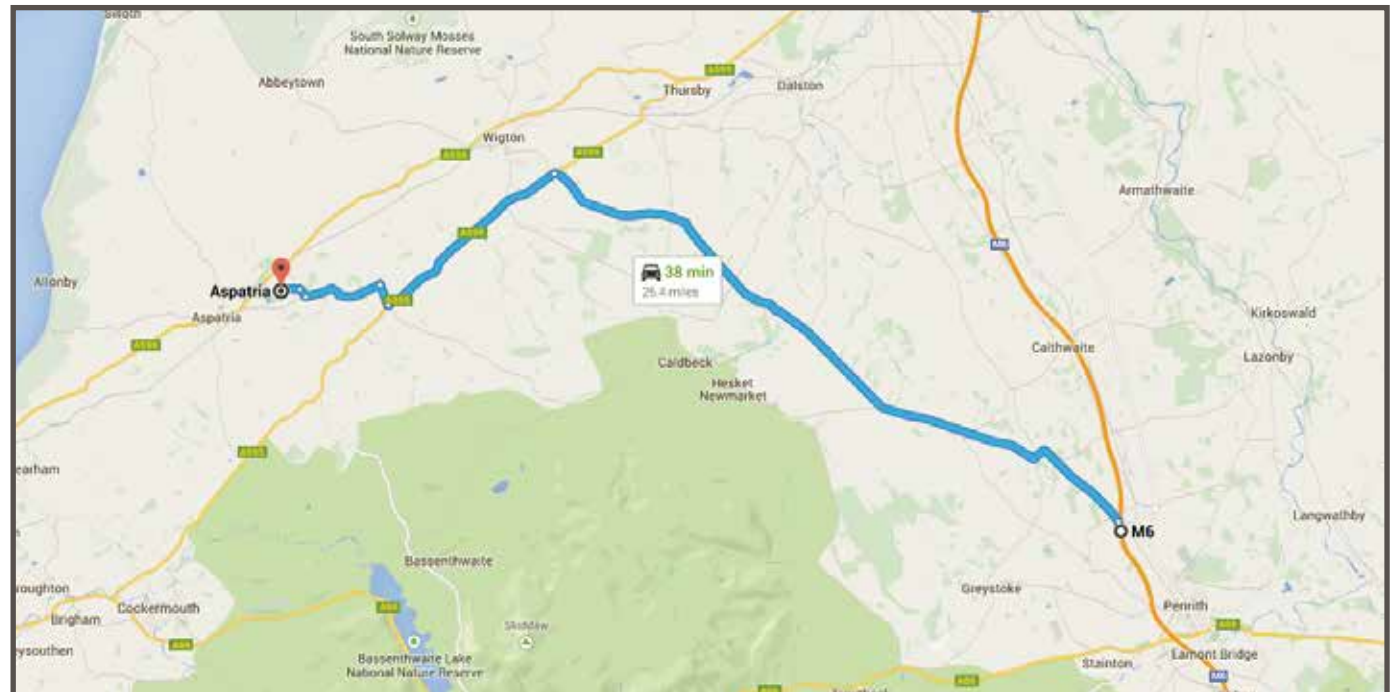

# Heading from the South M6, Exit Junction 41 Drive 25.4 miles, 39 minutes

From the M6. At junction 41, take the  
B5305 exit to Wigton  
0.2 mi

At the roundabout, take the 1st exit onto  
B5305  
16.8 mi

Turn left onto Roman Rd/A595  
Continue to follow A595  
5.2 mi

Turn right onto B5299  
0.6 mi

Turn (Very Sharp left) to stay on B5299  
3.1 mi

Turn right - Enter Brayton Park

## M6, Exit Junction 44 Drive 23.6 miles, 38 minutes

---

1.  
From the M6. At junction 44, take the A7 exit to Workington/Carlisle  
0.2 mi

At the roundabout, take the 5th exit onto A689  
0.4 mi

At the roundabout, take the 2nd exit and stay on A689  
0.6 mi

At the roundabout, take the 2nd exit and stay on A595  
2.1 mi

At the roundabout, take the 2nd exit and stay on A595  
9.1 mi

Follow B5299 to your destination  
8 min (4.0 mi)

Turn right onto B5299  
0.6 mi